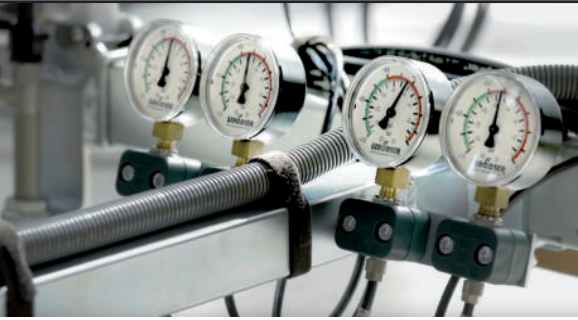

Handling roof, side and floor elements

STRÖDTER | CARAVAN | MOTORHOME HANDLING OF ELEMENTS

Easy and safe lifting, moving and transporting of large components

For weightless movement of panel materials, rolls, packaging, containers and many other products, the **STRÖDTER** company offers the market special, standardized gripper systems. Considering large-volume components in production of caravans and motorhomes, we rely on a combination of:

- STRÖDTER | ROLLYXPLUS+ Rail system
- STRÖDTER | 2 Chain hoists (DEMAG)
- STRÖDTER | Vacuum suction traverse

Operation (see back) is simple for the worker. He can move a large number of heavy elements a day because the upright, ergonomic posture at this workplace allows him to carry out the work process permanently without being strained.

STRÖDTER Vacuum traverse

For handling roof, side and floor elements
Gripping traverse is adapted to your individual needs

**WE GET LOADS
FLOATING
ON AIR.**

Consisting of:

- H-traverse
- Vacuum cup (adjustable)
- Handrail with control elements
- Brackets to reach below elements (Fall protection)