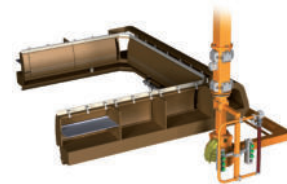

Gripping traverse for roof storage boxes

STRÖDTER
ERGONOMICS
Adapting work to people
The 3 STRÖDTER factors!
www.ergonomie-stroedter.de

SOLUTIONS FOR