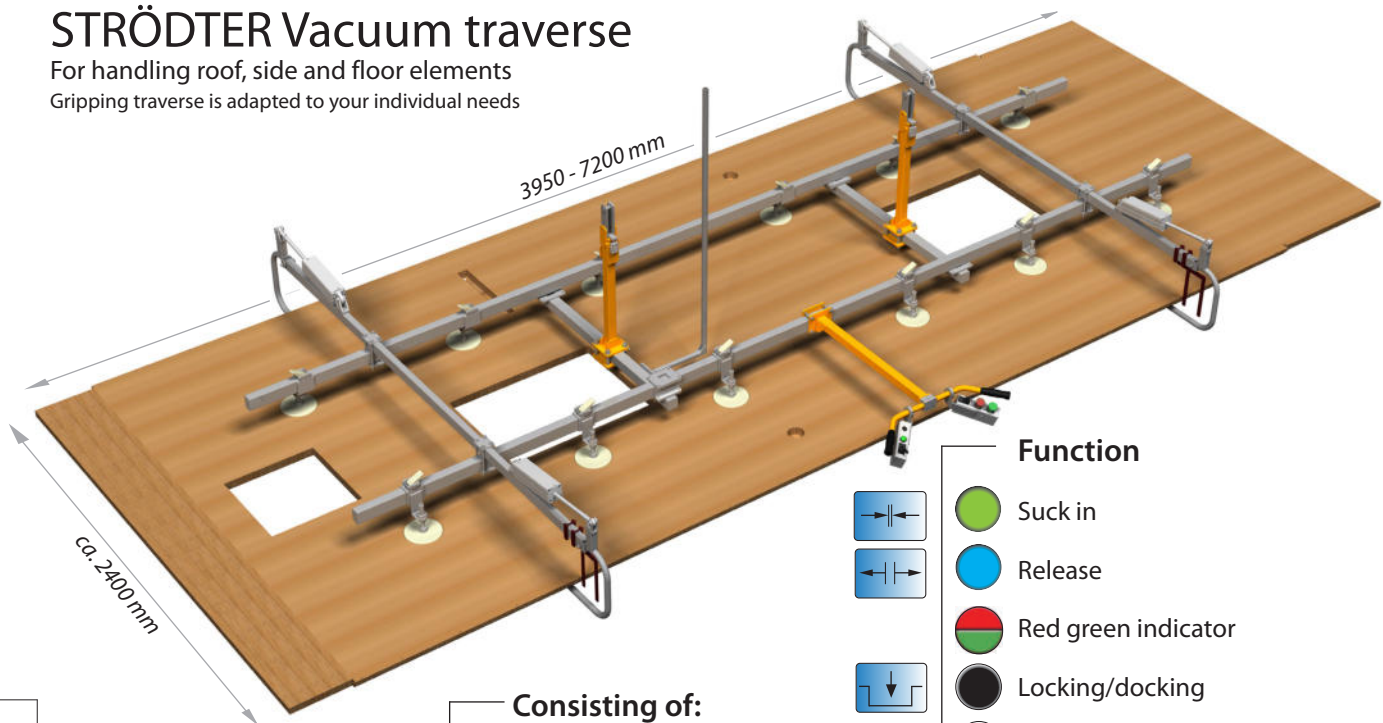

- STRÖDTER | ROLLYXPLUS+ Rail system
- STRÖDTER | 2 Chain hoists (DEMAG)
- STRÖDTER | Vacuum suction traverse

Operation (see back) is simple for the worker. He can move a large number of heavy elements a day because the upright, ergonomic posture at this workplace allows him to carry out the work process permanently without being strained.

STRÖDTER Vacuum traverse

For handling roof, side and floor elements
Gripping traverse is adapted to your individual needs

**WE GET LOADS
FLOATING
ON AIR.**

Consisting of:

- H-traverse
- Vacuum cup (adjustable)
- Handrail with control elements
- Brackets to reach below elements (Fall protection)

For the handling of interior design elements, STRÖDTER also offers special STRÖDTER manipulators that facilitate work processes for production staff and speed up production.

Vacuum traverse adjustable for cabinet units