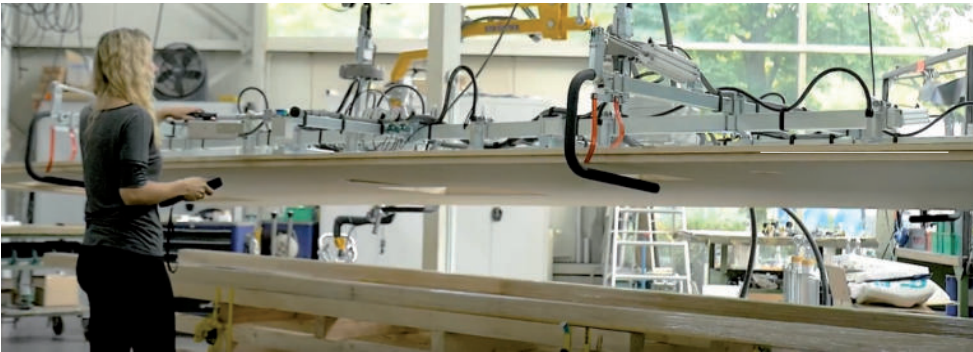

Handling roof, side and floor elements

STRÖDTER | CARAVAN | MOTORHOME HANDLING OF ELEMENTS

Easy and safe lifting, moving and transporting of large components

For weightless movement of panel materials, rolls, packaging, containers and many other products, the **STRÖDTER** company offers the market special, standardized gripper systems. Considering large-volume components in production of caravans and motorhomes, we rely on a combination of:

- STRÖDTER | ROLLYXPLUS+ Rail system
- STRÖDTER | 2 Chain hoists (DEMAG)
- STRÖDTER | Vacuum suction traverse

Operation (see back) is simple for the worker. He can move a large number of heavy elements a day because the upright, ergonomic posture at this workplace allows him to carry out the work process permanently without being strained.

STRÖDTER Vacuum traverse

For handling roof, side and floor elements
Gripping traverse is adapted to your individual needs

**WE GET LOADS
FLOATING
ON AIR.**

Consisting of:

- H-traverse
- Vacuum cup (adjustable)
- Handrail with control elements
- Brackets to reach below elements (Fall protection)

For the handling of interior design elements, STRÖDTER also offers special STRÖDTER manipulators that facilitate work processes for production staff and speed up production.

Vacuum traverse adjustable for cabinet units