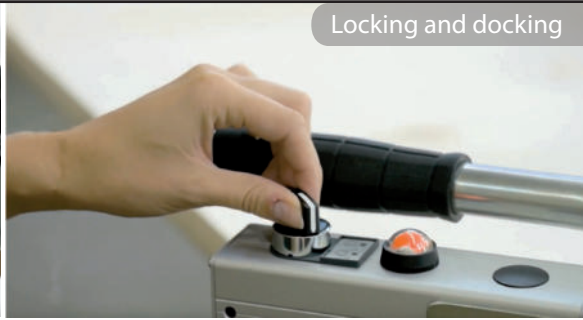

Handling roof, side and floor elements

STRÖDTER | CARAVAN | MOTORHOME HANDLING OF ELEMENTS

Easy and safe lifting, moving and transporting of large components

For weightless movement of panel materials, rolls, packaging, containers and many other products, the **STRÖDTER** company offers the market special, standardized gripper systems. Considering large-volume components in production of caravans and motorhomes, we rely on a combination of:

- STRÖDTER | ROLLYXPLUS+ Rail system
- STRÖDTER | 2 Chain hoists (DEMAG)
- STRÖDTER | Vacuum suction traverse

Operation (see back) is simple for the worker. He can move a large number of heavy elements a day because the upright, ergonomic posture at this workplace allows him to carry out the work process permanently without being strained.

STRÖDTER Vacuum traverse

For handling roof, side and floor elements
Gripping traverse is adapted to your individual needs

**WE GET LOADS
FLOATING
ON AIR.**

Consisting of:

- H-traverse
- Vacuum cup (adjustable)
- Handrail with control elements
- Brackets to reach below elements (Fall protection)