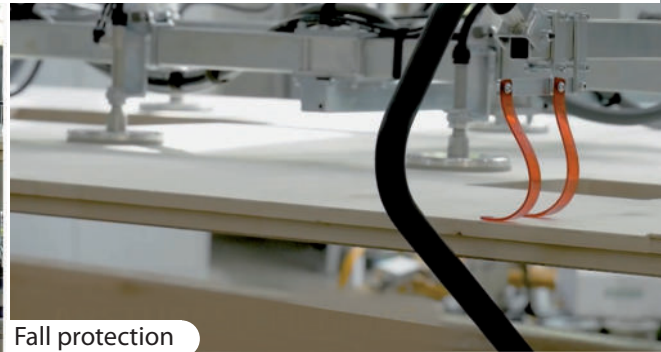

Handling roof, side and floor elements

STRÖDTER | CARAVAN | MOTORHOME HANDLING OF ELEMENTS

Easy and safe lifting, moving and transporting of large components

For weightless movement of panel materials, rolls, packaging, containers and many other products, the **STRÖDTER** company offers the market special, standardized gripper systems. Considering large-volume components in production of caravans and motorhomes, we rely on a combination of:

- STRÖDTER | ROLLYXPLUS+ Rail system
- STRÖDTER | 2 Chain hoists (DEMAG)
- STRÖDTER | Vacuum suction traverse

Operation (see back) is simple for the worker. He can move a large number of heavy elements a day because the upright, ergonomic posture at this workplace allows him to carry out the work process permanently without being strained.

STRÖDTER Vacuum traverse

For handling roof, side and floor elements
Gripping traverse is adapted to your individual needs

**WE GET LOADS
FLOATING
ON AIR.**

Consisting of:

- H-traverse
- Vacuum cup (adjustable)
- Handrail with control elements
- Brackets to reach below elements (Fall protection)